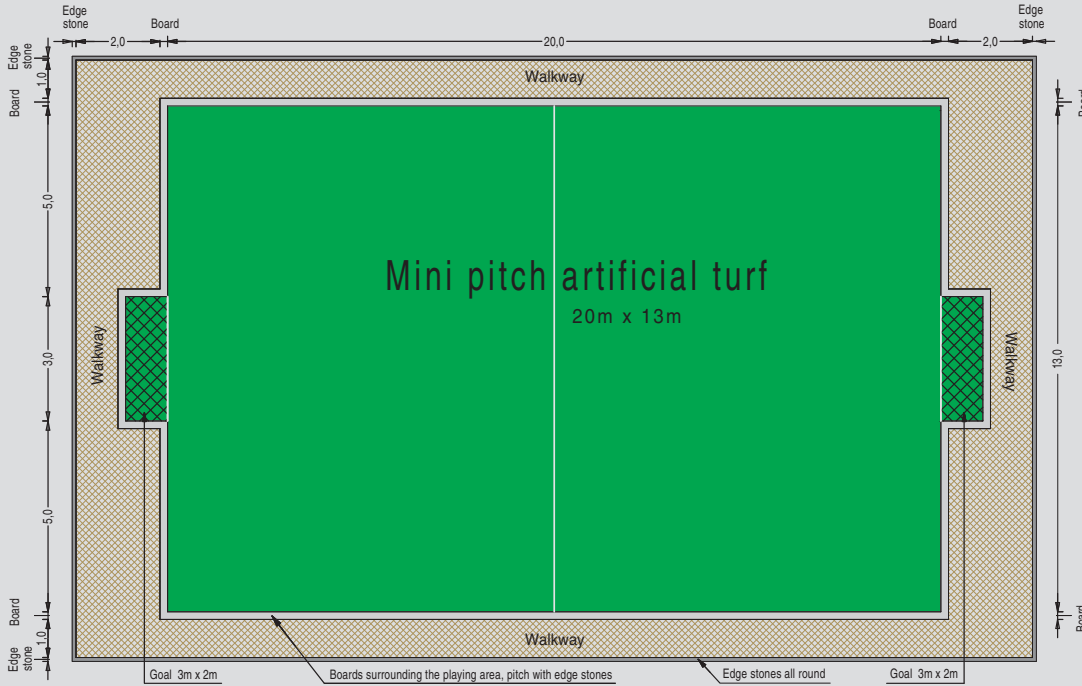

### Technical data: Turf

Standard pitch dimensions 13 x 20 m  
 Polytan LigaGrass 238 texturised  
 Raw material 100% Polytan polyethylene  
 Filament 200 µm thick with enhanced cross-section  
 Turf colour green  
 Centre line colour white, tufted